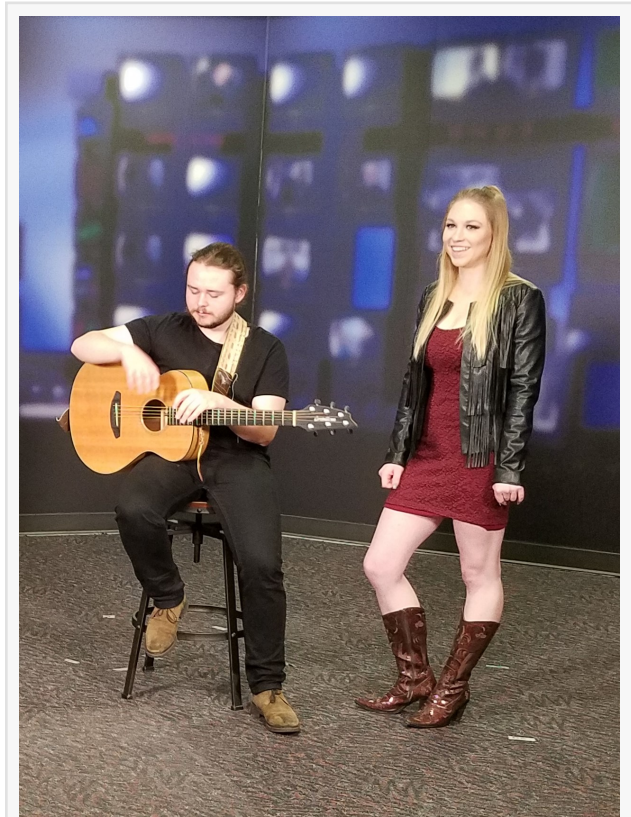

# Megs McLean Debuts New Songs Live on FOX 28 Spokane- Good Day, Gotta Hear This, as Featured Artist

*Megs McLean performs live on Fox28 Spokane with anchors Nichole Mischke and Kjerstin Bell.*

SEATTLE, WA, USA, March 3, 2018

/EINPresswire.com/ -- [Megs McLean](#) debuted never recorded songs from her new album today during a live performance on FOX 28 Spokane, Good Day Gotta Hear This, morning show with anchor Kjerstin Bell. The popular Spokane morning show highlighted Megs as an upcoming original Crunge (Country Rock Grunge) artist during the show as well as a live Facebook interview with anchor Nichole Mischke that can be viewed on their page FOX 28 News and Entertainment <http://www.myfoxspokane.com/video-gallery?autoStart=true&topVideoCatNo=default&clipId=14168966> . Megs and accomplished guitar player Dylan Welsh performed acoustic versions of songs from her EP "Out Of School" including "Don't Speak" and several new originals. The acoustic performance is a very toned down sample of what to expect from Megs with the full band. "It's such an honor, to be selected as the featured artist, said. singer songwriter Megs McLean. Special thank you to Nick Dimico the producer and all the staff at the Fox 28 studio. It is an

amazing opportunity to introduce our original Crunge (Country, Rock, Grunge) sound directly into the Spokane marketplace, especially since I included some of my new songs. Spokane heard them first on "Gotta Hear This"

“

What an amazing opportunity to introduce Crunge (Country, Rock, Grunge) sound directly into the Spokane marketplace. I included some of my new songs. Spokane heard them first on "Gotta Hear This"”

*Megs McLean*