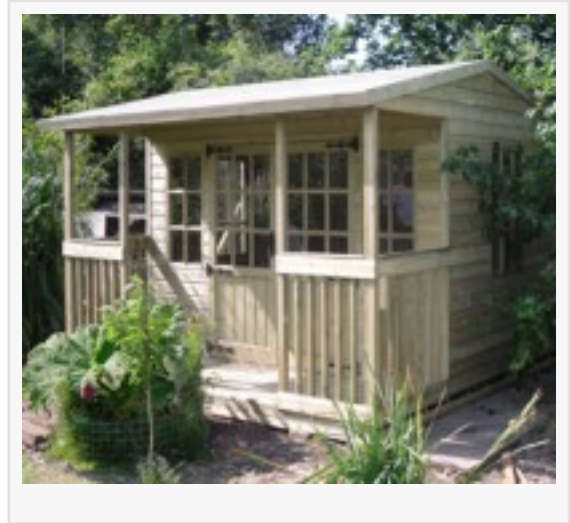

Customers should be aware that all of the optional extras are available in this range, and fitting extras to a pressure treated building is no different to that of a standard garden shed in Kent.

Ace Sheds are focusing on water repellent with their pressure treated sheds & summerhouses. The company's tanalised timber has the added benefit of a water repellent which can provide customers with a maintenance free shed or summerhouse. Ace Sheds say that sheds in Kent with this special treatment will not rot for up to 10 years minimum even in ground contact.

Ace Sheds are currently offering a unique kind of pressure treatment as well as [custom made sheds](#) for customers. Custom made sheds can be made online or whether a customer chooses to come to the showroom. The company urge people to bring along a drawing or sketch of the custom made shed and at minimal costs Ace Sheds will be glad to help design and build your dream custom made shed.

Ace Sheds are the number one provide in garden sheds in Kent, London and surrounding areas. They also produce custom made summerhouses and timber workshops.

Press release courtesy of Online PR Media: <http://bit.ly/1pXyxPI>

Scott Church
Ace Sheds